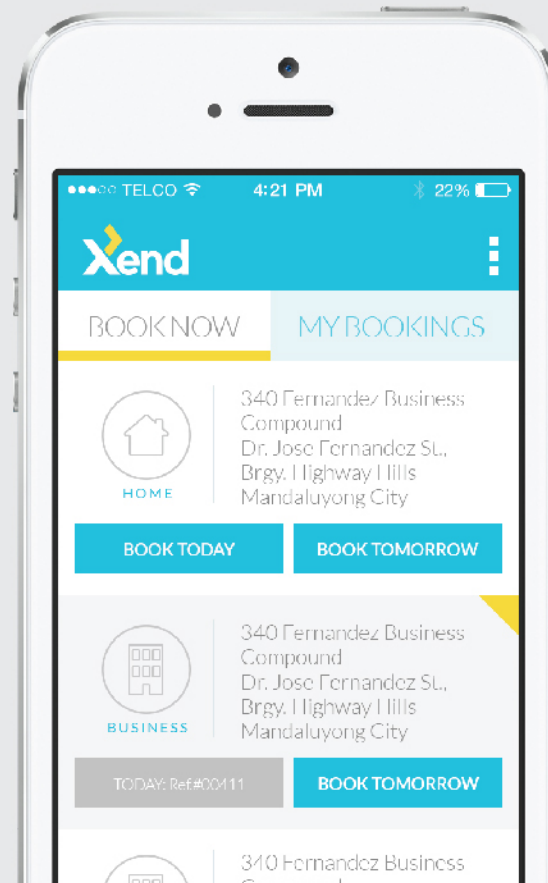

## BOOKING ON THE GO

FROM  
2 HOURS TO  
2 MINUTES TO  
2 SECONDS

AVAILABLE FOR

iOS

Android 