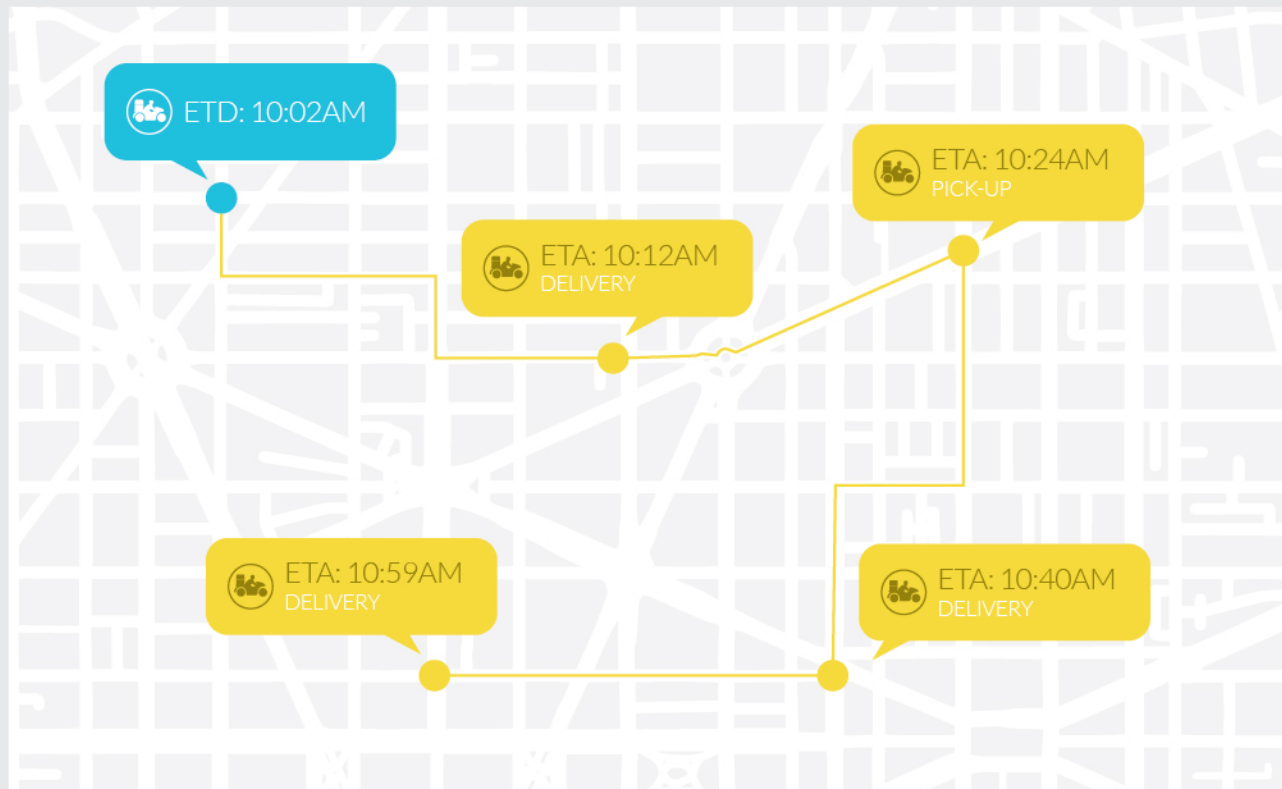

## VIRTUAL WALLET

- REBATES
- CASHLESS

AVAILABLE SOON

## PREDICTIVE TRACKING- BETTER THAN REAL TIME